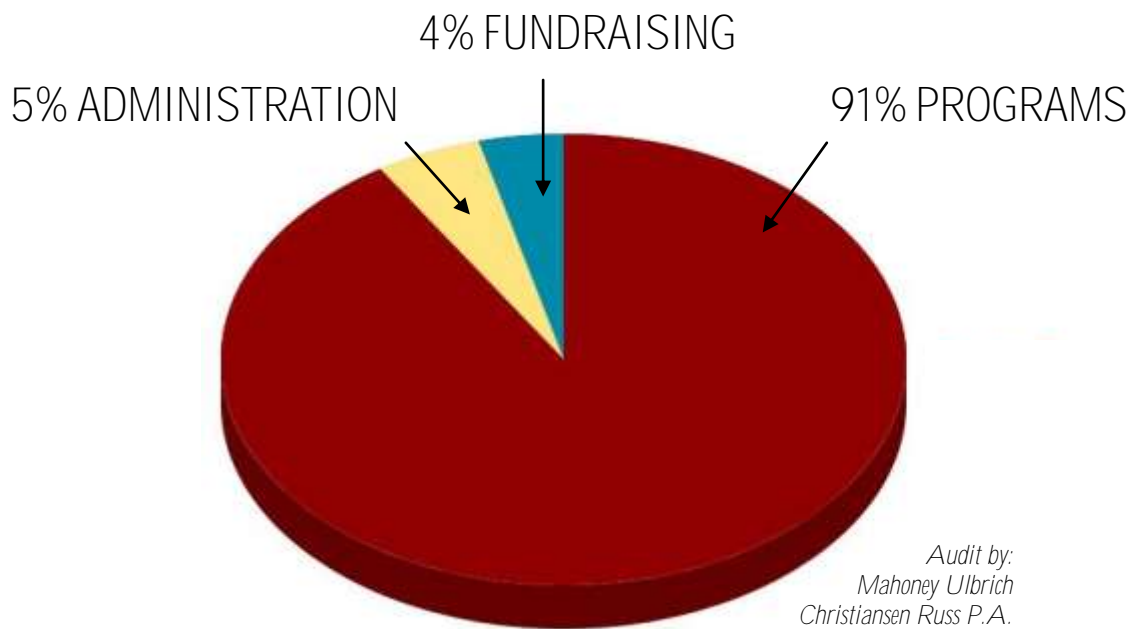

2011 Statement of Activities

Total Revenues and Support: \$3,439,603

Expenses:

Program Services	\$3,164,410
Management and general	\$ 140,976
Fundraising	\$ 134,217

\$9 of every \$10
is spent directly
on our programs